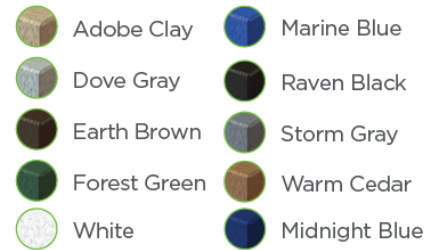

Best selection, lowest prices.

Call us for Quantity Discounts and Custom Designs!

800.664.5340 

RecycleAway.com | TrashcansWarehouse.com

Features

- Compact footprint
- Individual compartments can be different colors to ensure clean streams
- Customizable graphics, labels, colors, and streams
- Optional backboard and backboard graphics available for purchase
- Available in 26Gal and 52Gal streams

Lid Options

Colors

Standard Units

Dimensions

IRCT26-1		IRCT26-1-BB		IRCT26-2		IRCT26-2-BB		IRCT52-2	
26	Gallons	26	Gallons	26	Gallons	26	Gallons	52	Gallons
36.50"	Height	46.50"	Height	36.50"	Height	46.50 "	Height	36.50"	Height
21.75"	Width	31.75"	Width	21.75"	Width	21.75"	Width	43.50"	Width
11"	Depth	11"	Depth	11"	Depth	11"	Depth	11"	Depth
40	Weight (lbs)	43	Weight (lbs)	40	Weight (lbs)	43	Weight (lbs)	80	Weight (lbs)